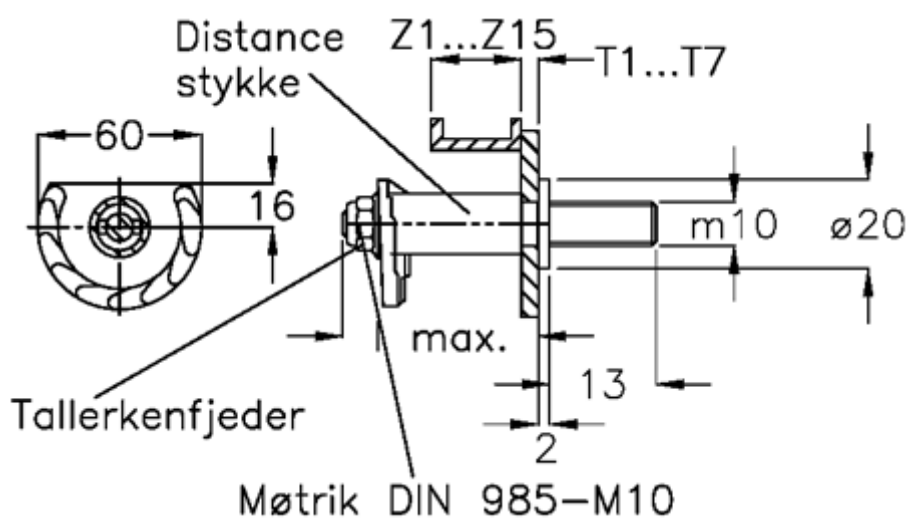

Data Sheet

Article number: 20895715

Description: E+G Door lock
GN 117-GB-T7-Z15

Measures

Cam thickness = 42-51